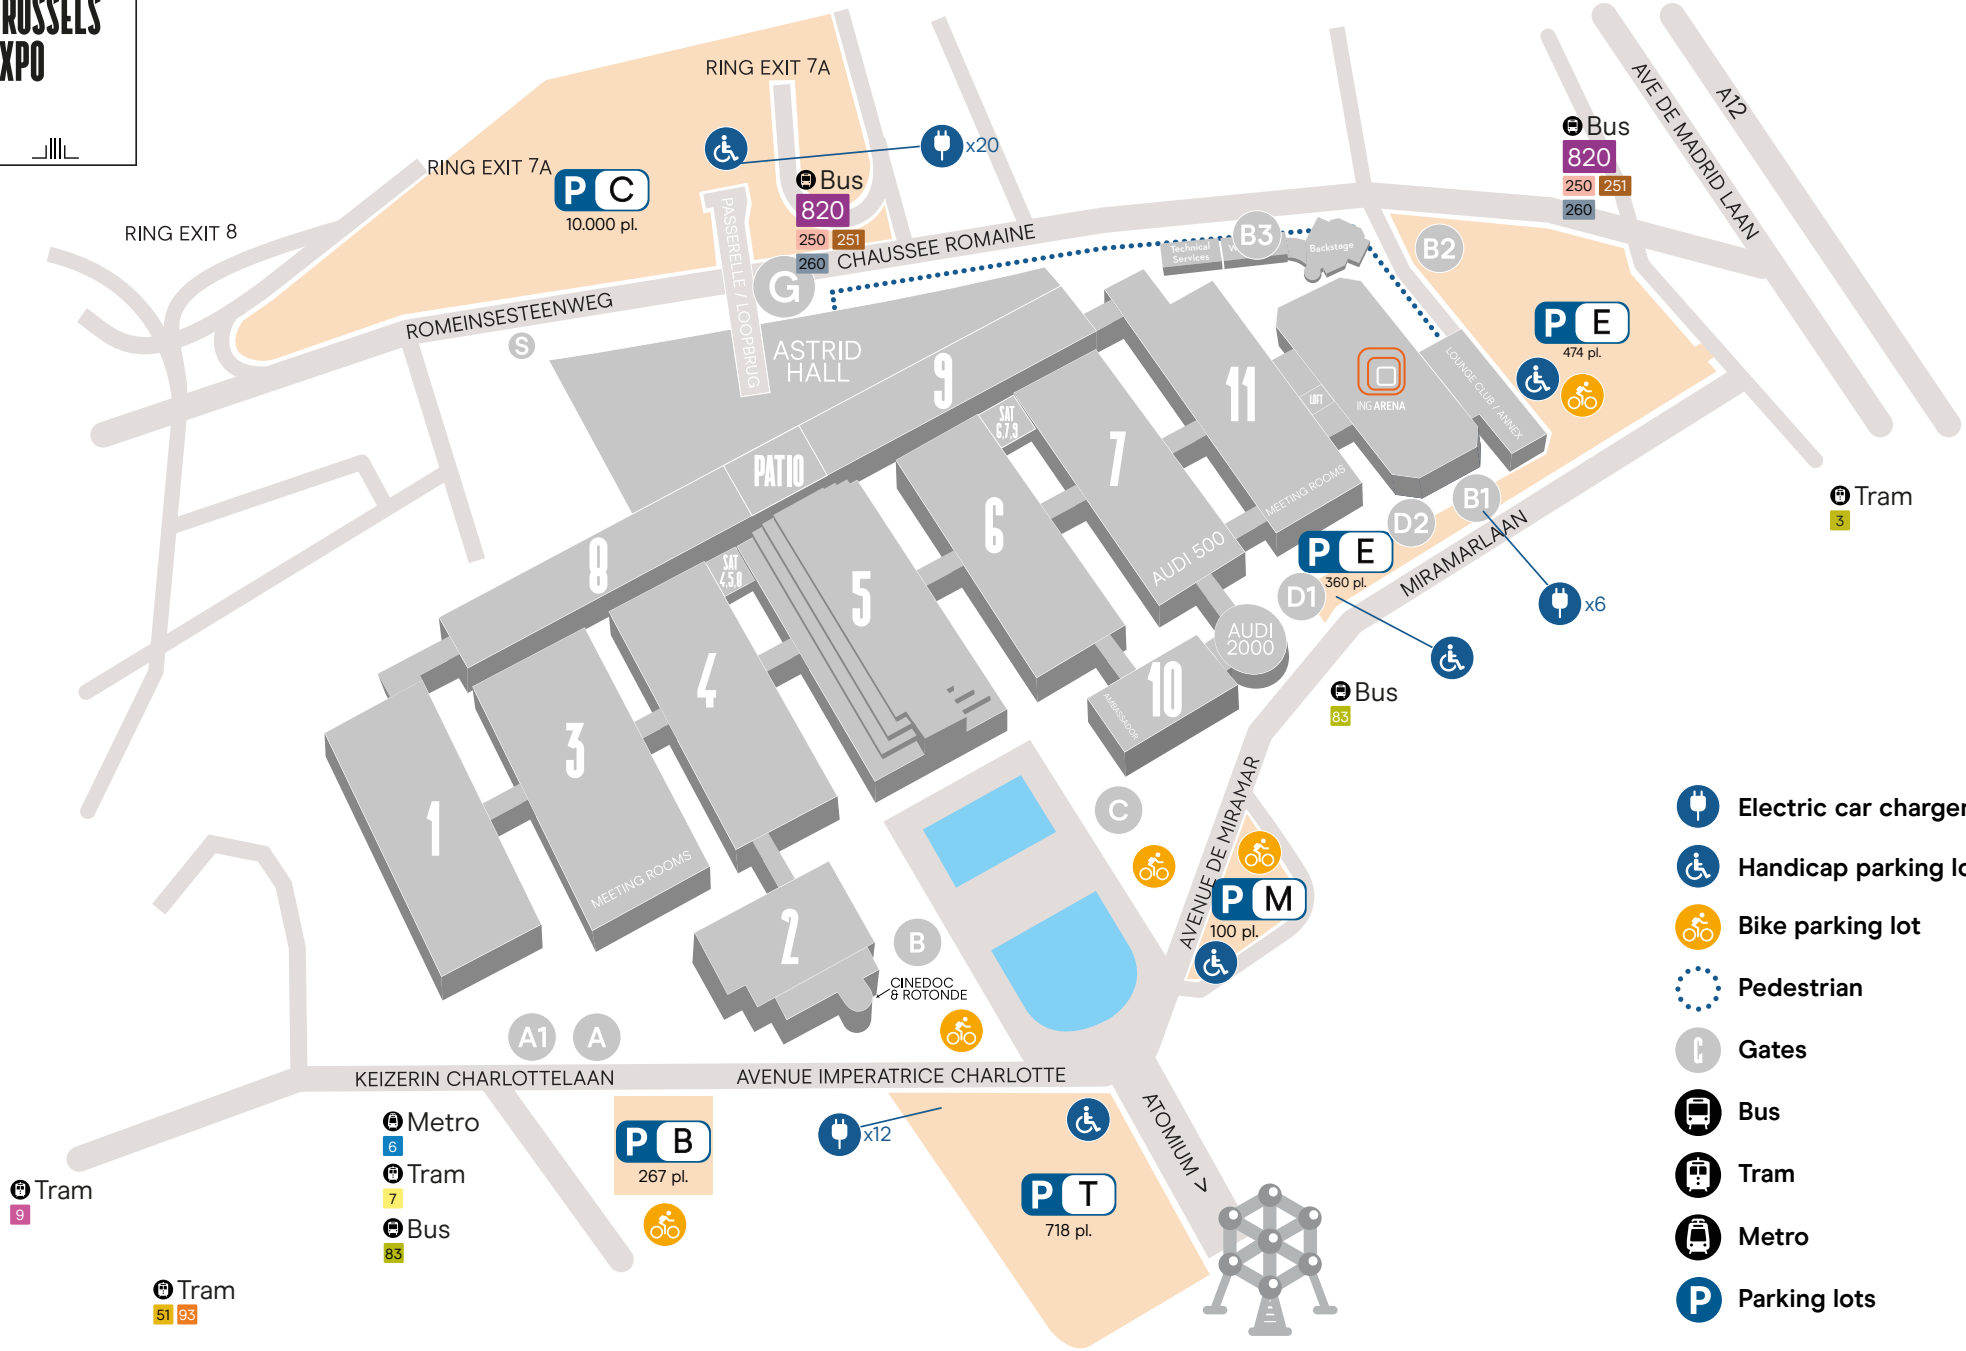

# BRUSSELS EXPO

-  Electric car chargers
-  Handicap parking lot
-  Bike parking lot
-  Pedestrian
-  Gates
-  Bus
-  Tram
-  Metro
-  Parking lots