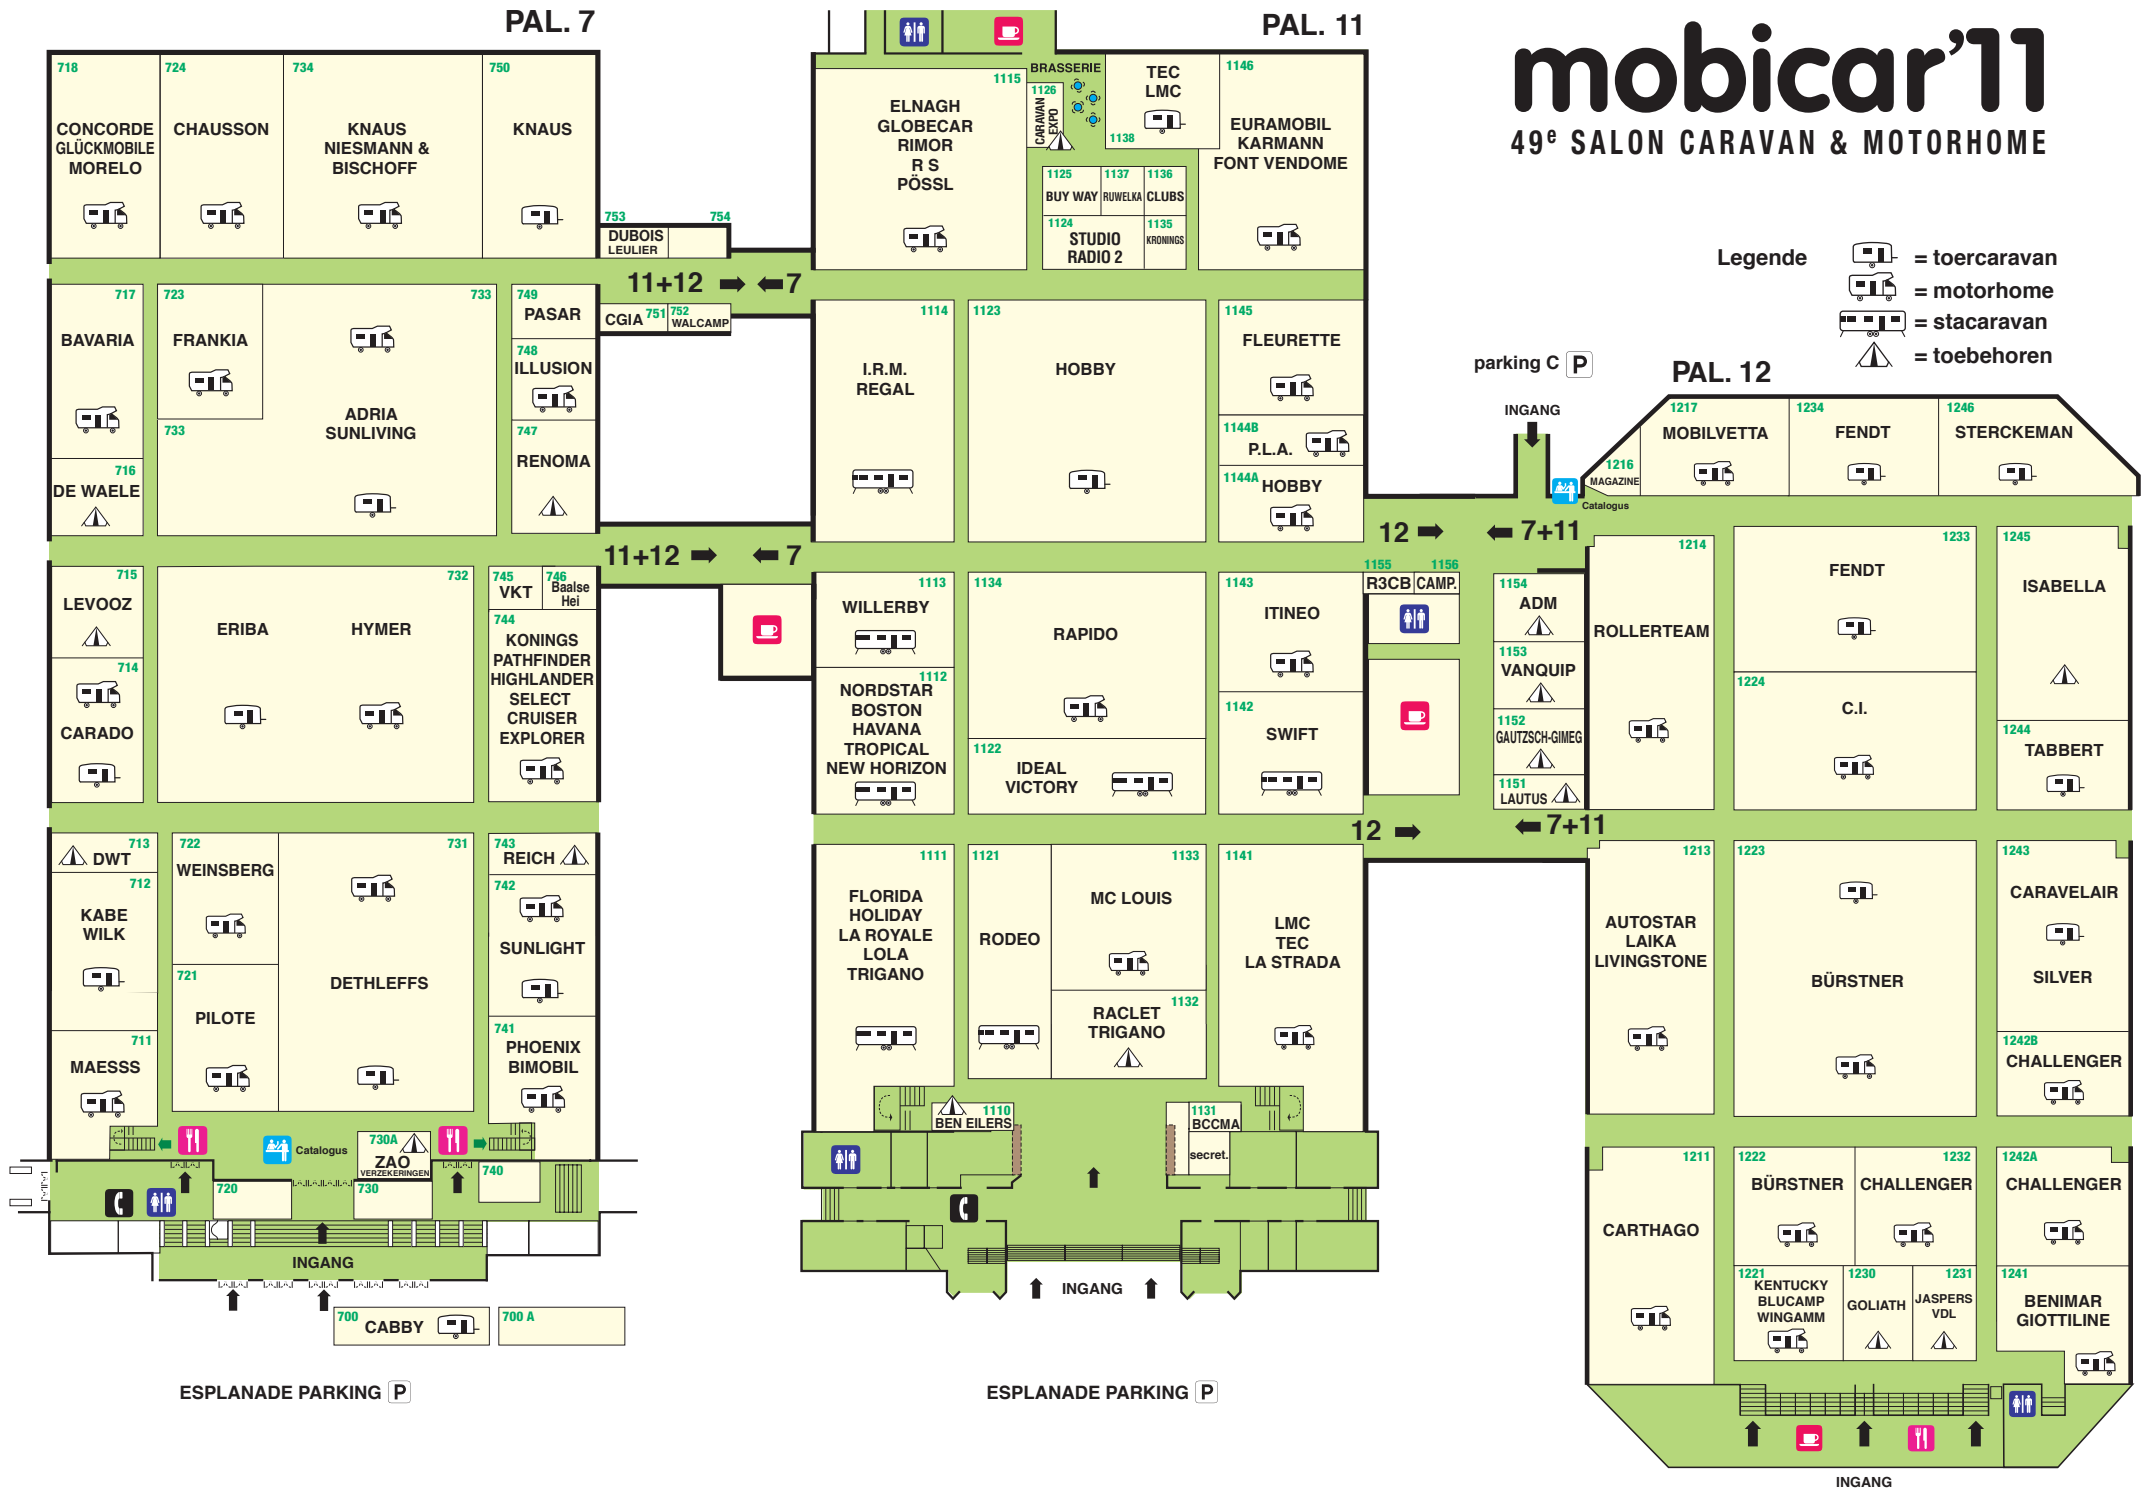

mobicar'11

49^e SALON CARAVAN & MOTORHOME

- Legende
-  = toercaravan
 -  = motorhome
 -  = stacaravan
 -  = toebahren

ESPLANADE PARKING P

ESPLANADE PARKING P

INGANG